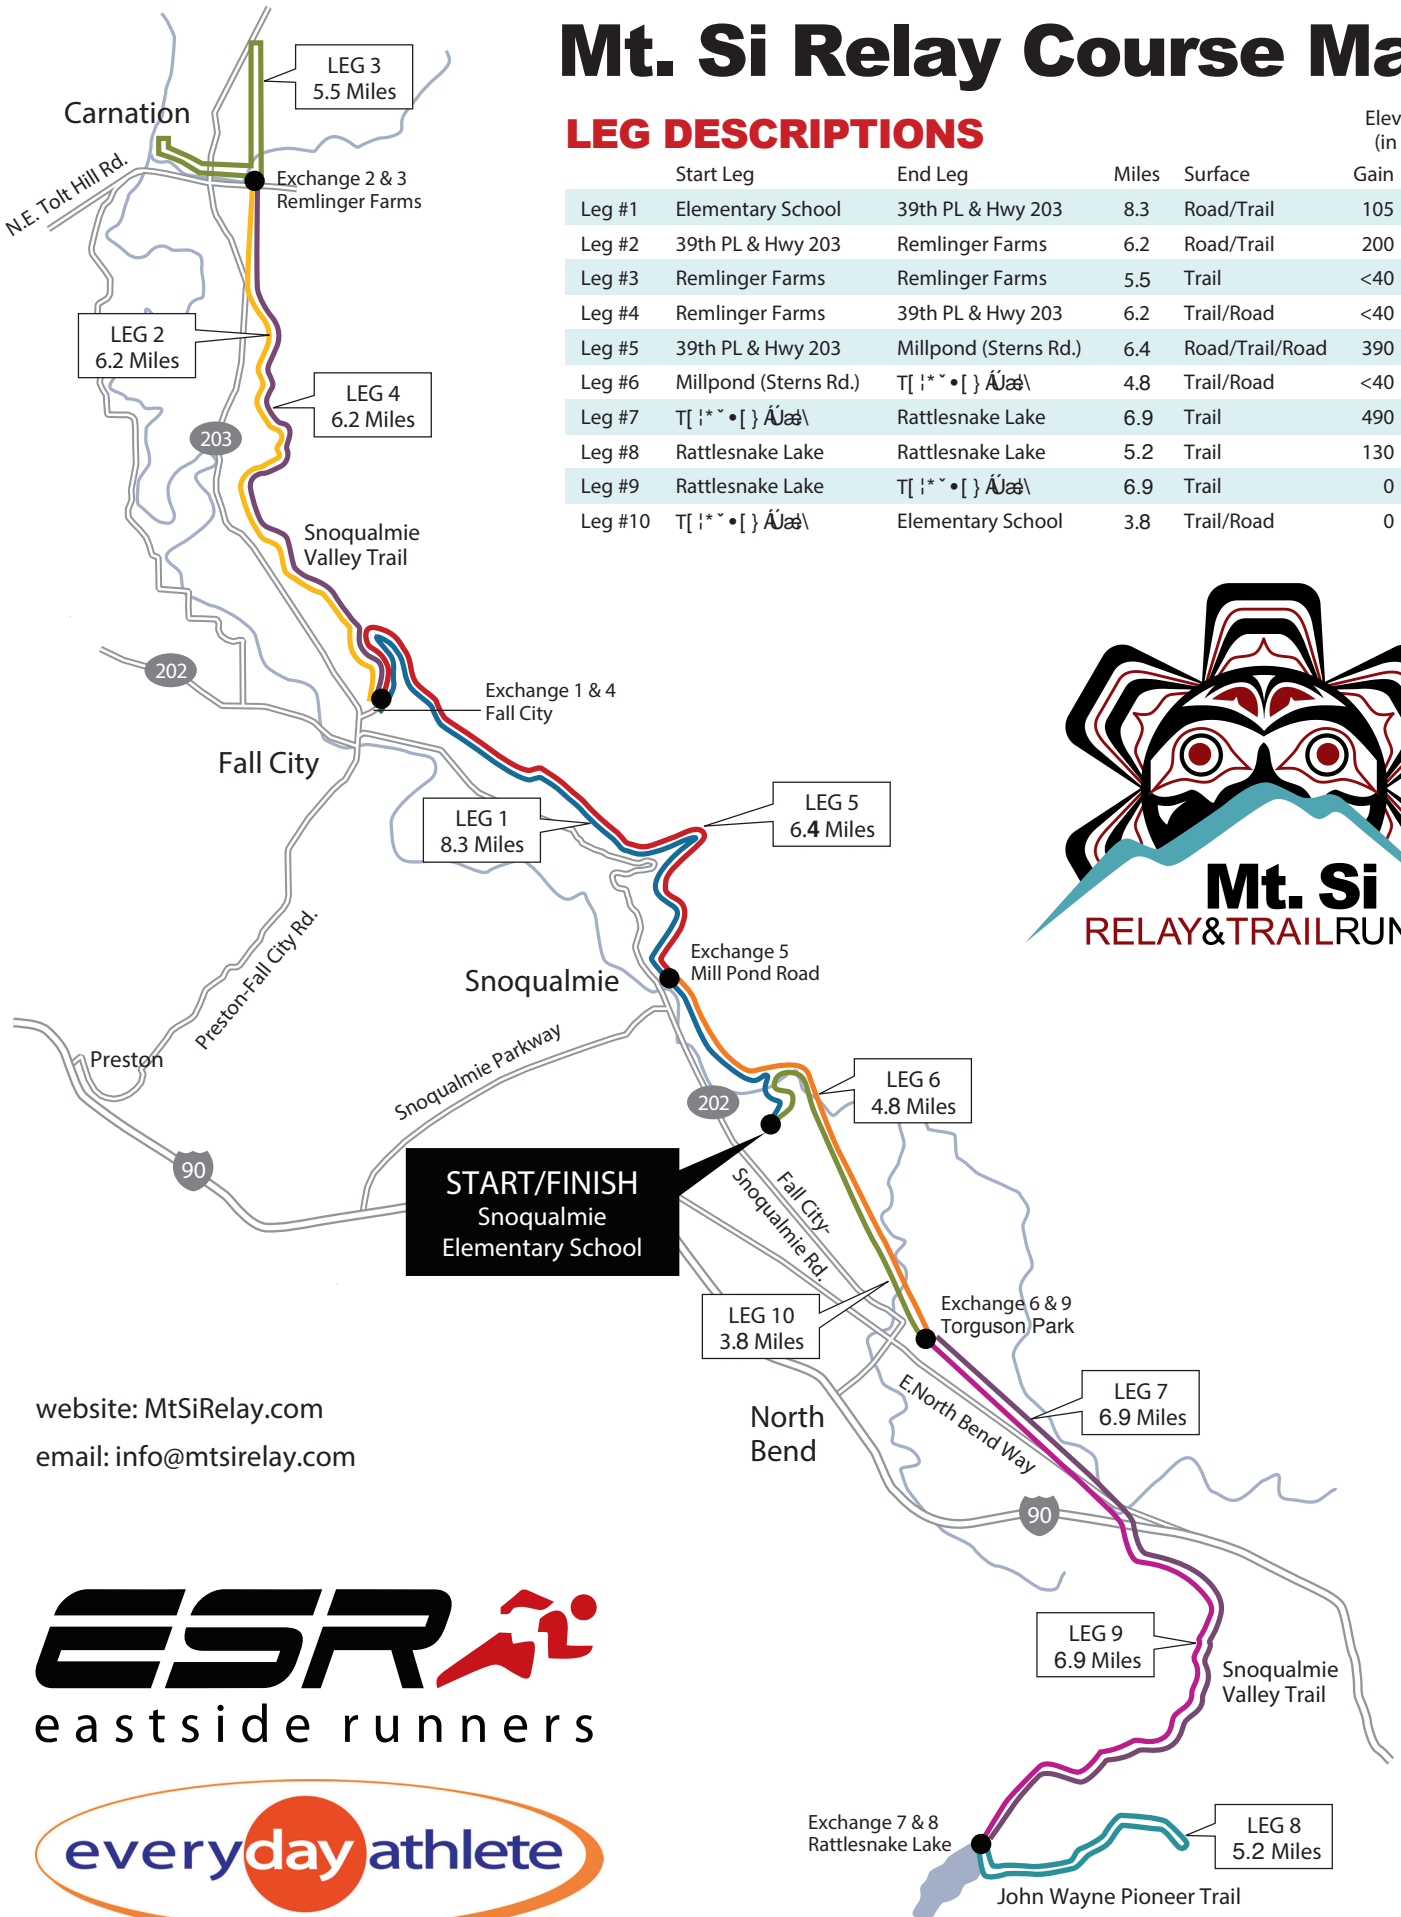

Mt. Si Relay Course Map

LEG DESCRIPTIONS

Leg #	Start Leg	End Leg	Miles	Surface	Elevation (in feet)	
					Gain	Loss
Leg #1	Elementary School	39th PL & Hwy 203	8.3	Road/Trail	105	410
Leg #2	39th PL & Hwy 203	Remlinger Farms	6.2	Road/Trail	200	<40
Leg #3	Remlinger Farms	Remlinger Farms	5.5	Trail	<40	<40
Leg #4	Remlinger Farms	39th PL & Hwy 203	6.2	Trail/Road	<40	200
Leg #5	39th PL & Hwy 203	Millpond (Sterns Rd.)	6.4	Road/Trail/Road	390	65
Leg #6	Millpond (Sterns Rd.)	T[i*~ [} ÁJæ\	4.8	Trail/Road	<40	<40
Leg #7	T[i*~ [} ÁJæ\	Rattlesnake Lake	6.9	Trail	490	0
Leg #8	Rattlesnake Lake	Rattlesnake Lake	5.2	Trail	130	130
Leg #9	Rattlesnake Lake	T[i*~ [} ÁJæ\	6.9	Trail	0	490
Leg #10	T[i*~ [} ÁJæ\	Elementary School	3.8	Trail/Road	0	<40