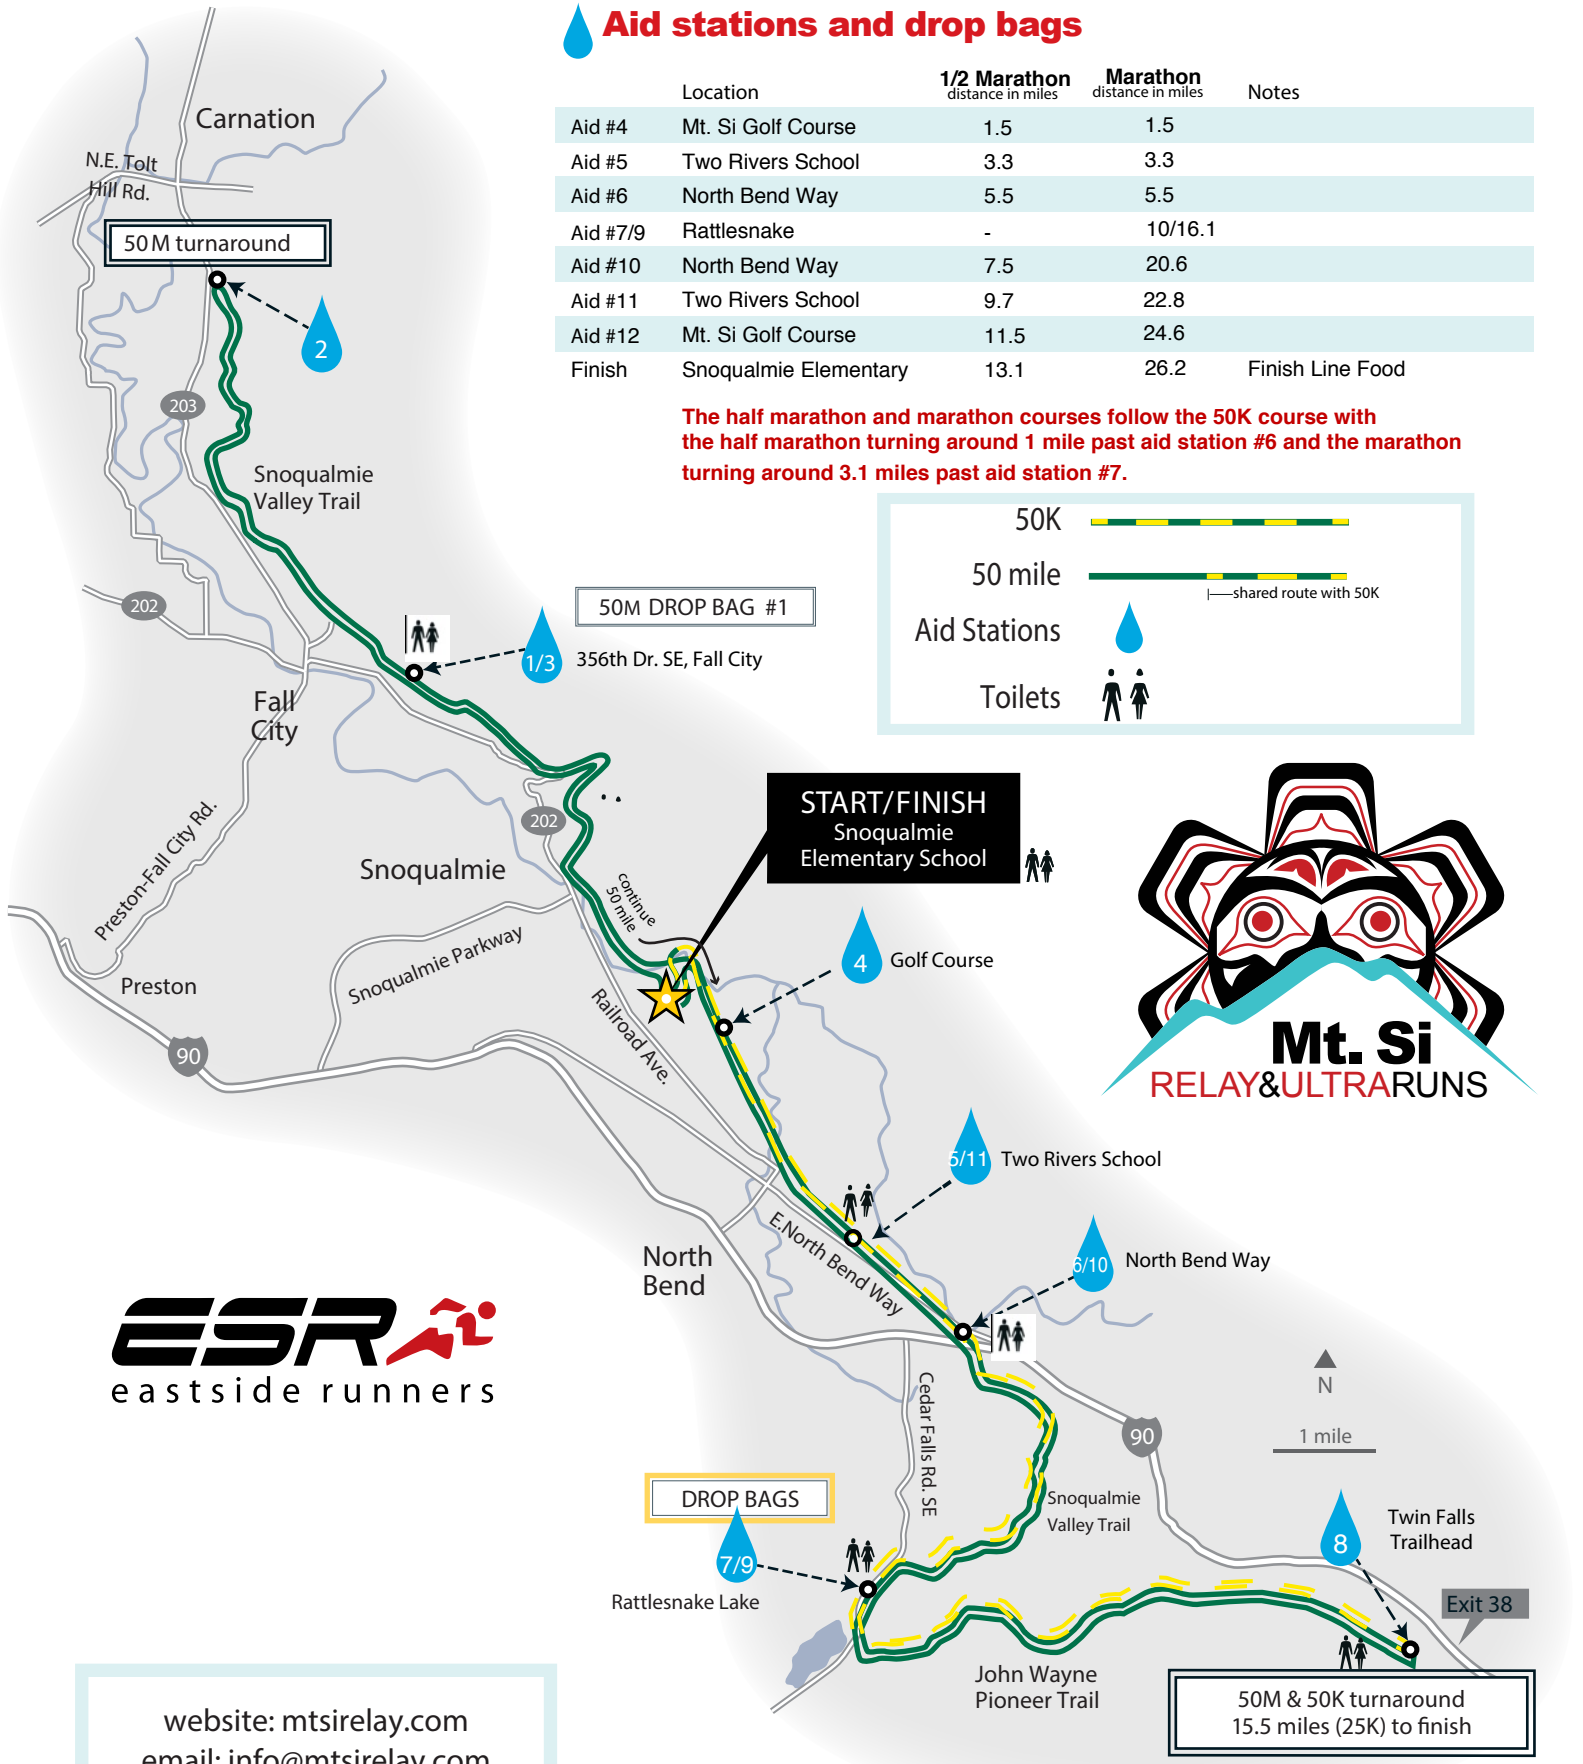

Mt. Si 1/2 Marathon & Marathon Course Map

Aid stations and drop bags

	Location	1/2 Marathon distance in miles	Marathon distance in miles	Notes
Aid #4	Mt. Si Golf Course	1.5	1.5	
Aid #5	Two Rivers School	3.3	3.3	
Aid #6	North Bend Way	5.5	5.5	
Aid #7/9	Rattlesnake	-	10/16.1	
Aid #10	North Bend Way	7.5	20.6	
Aid #11	Two Rivers School	9.7	22.8	
Aid #12	Mt. Si Golf Course	11.5	24.6	
Finish	Snoqualmie Elementary	13.1	26.2	Finish Line Food

The half marathon and marathon courses follow the 50K course with the half marathon turning around 1 mile past aid station #6 and the marathon turning around 3.1 miles past aid station #7.

50K

50 mile

Aid Stations

Toilets

website: mtsirelay.com
email: info@mtsirelay.com