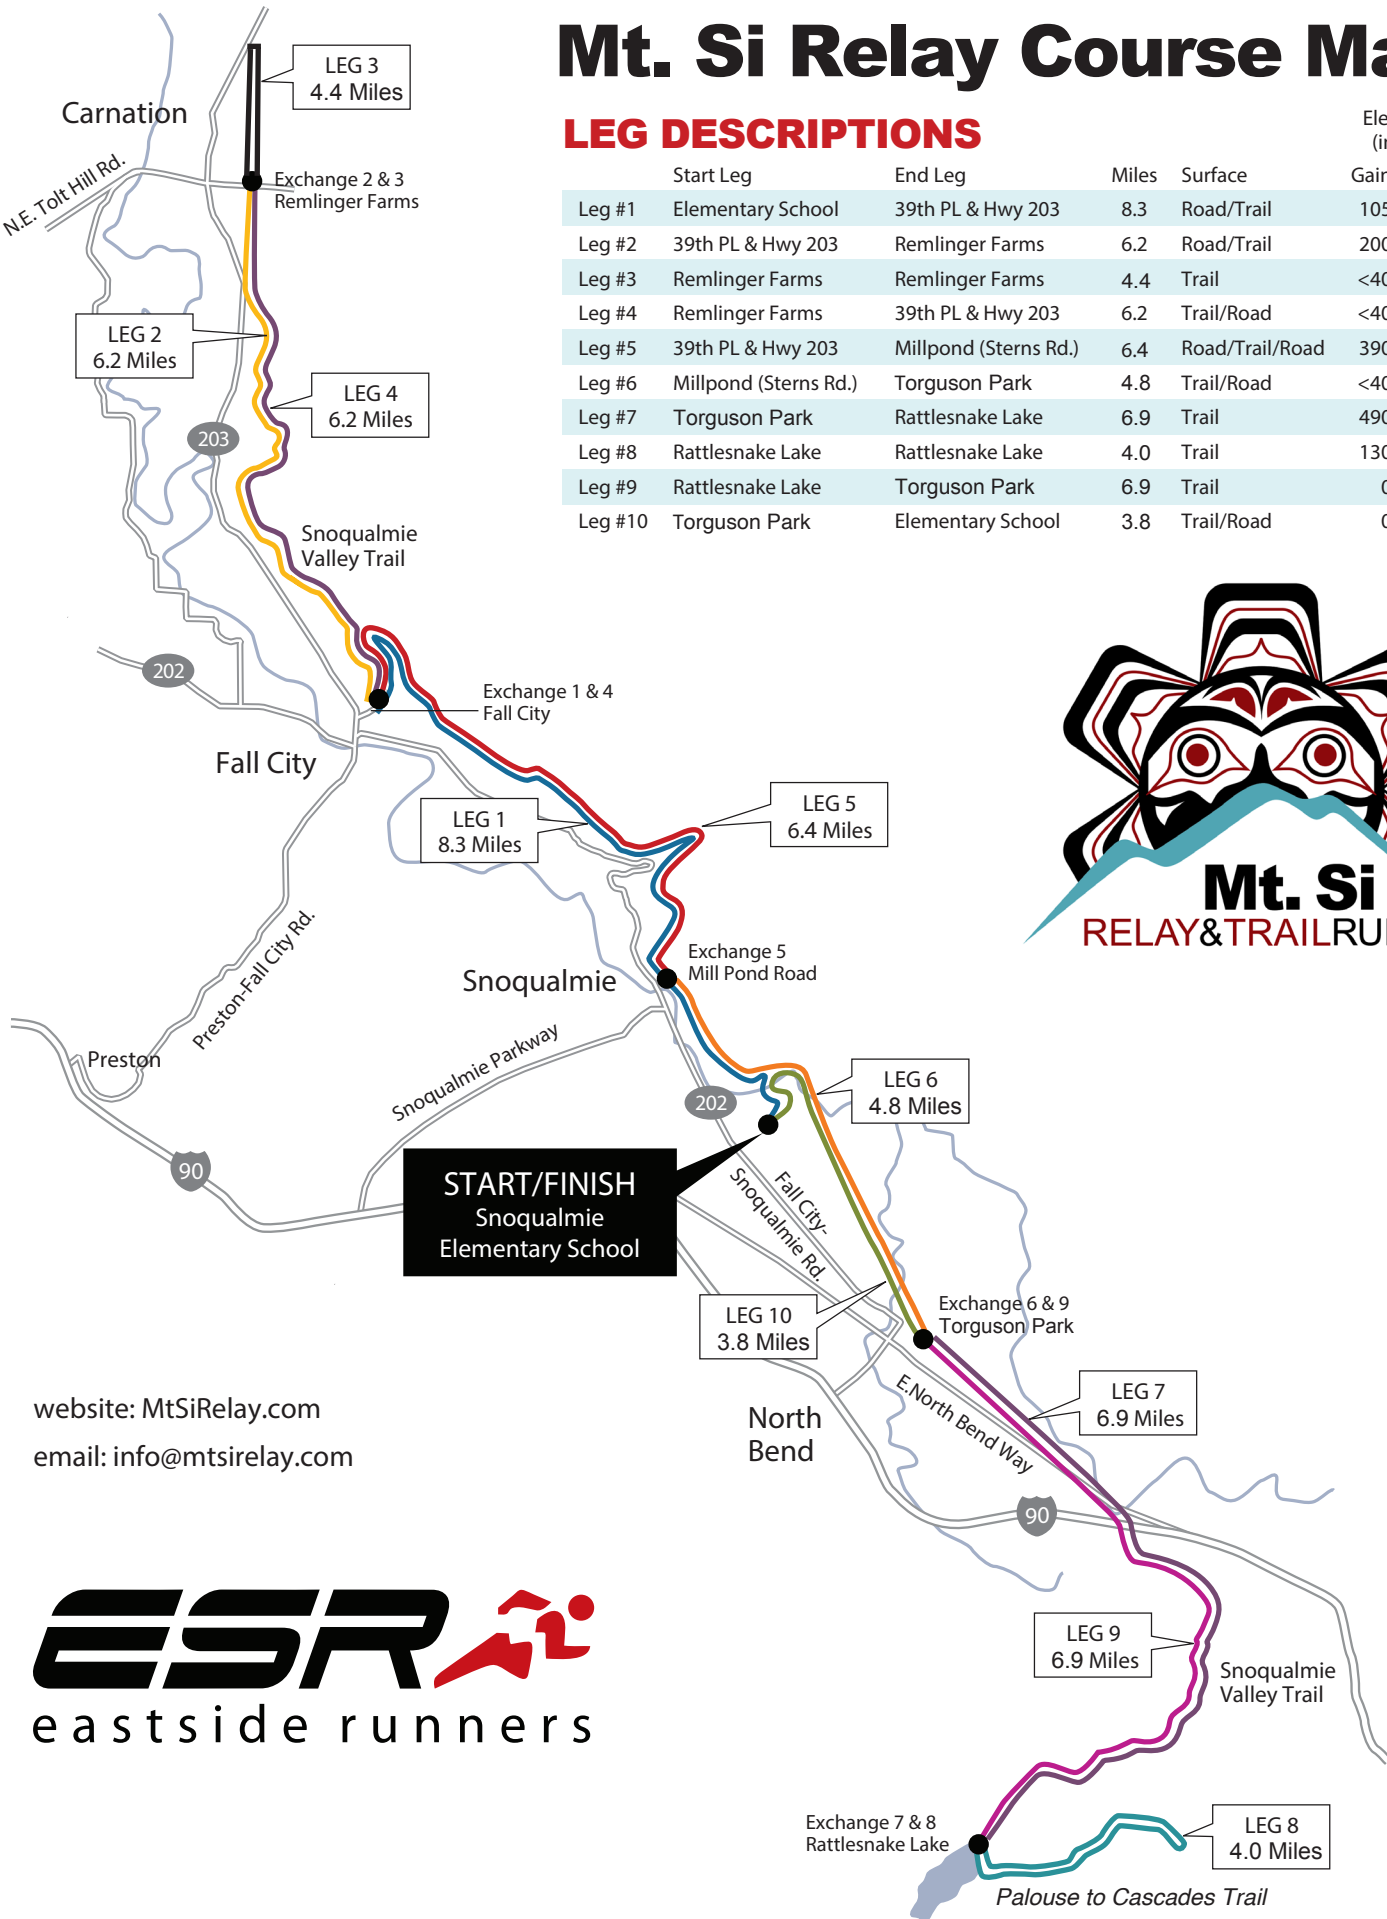

Mt. Si Relay Course Map

LEG DESCRIPTIONS

Leg #	Start Leg	End Leg	Miles	Surface	Elevation (in feet)	
					Gain	Loss
Leg #1	Elementary School	39th PL & Hwy 203	8.3	Road/Trail	105	410
Leg #2	39th PL & Hwy 203	Remlinger Farms	6.2	Road/Trail	200	<40
Leg #3	Remlinger Farms	Remlinger Farms	4.4	Trail	<40	<40
Leg #4	Remlinger Farms	39th PL & Hwy 203	6.2	Trail/Road	<40	200
Leg #5	39th PL & Hwy 203	Millpond (Sterns Rd.)	6.4	Road/Trail/Road	390	65
Leg #6	Millpond (Sterns Rd.)	Torguson Park	4.8	Trail/Road	<40	<40
Leg #7	Torguson Park	Rattlesnake Lake	6.9	Trail	490	0
Leg #8	Rattlesnake Lake	Rattlesnake Lake	4.0	Trail	130	130
Leg #9	Rattlesnake Lake	Torguson Park	6.9	Trail	0	490
Leg #10	Torguson Park	Elementary School	3.8	Trail/Road	0	<40