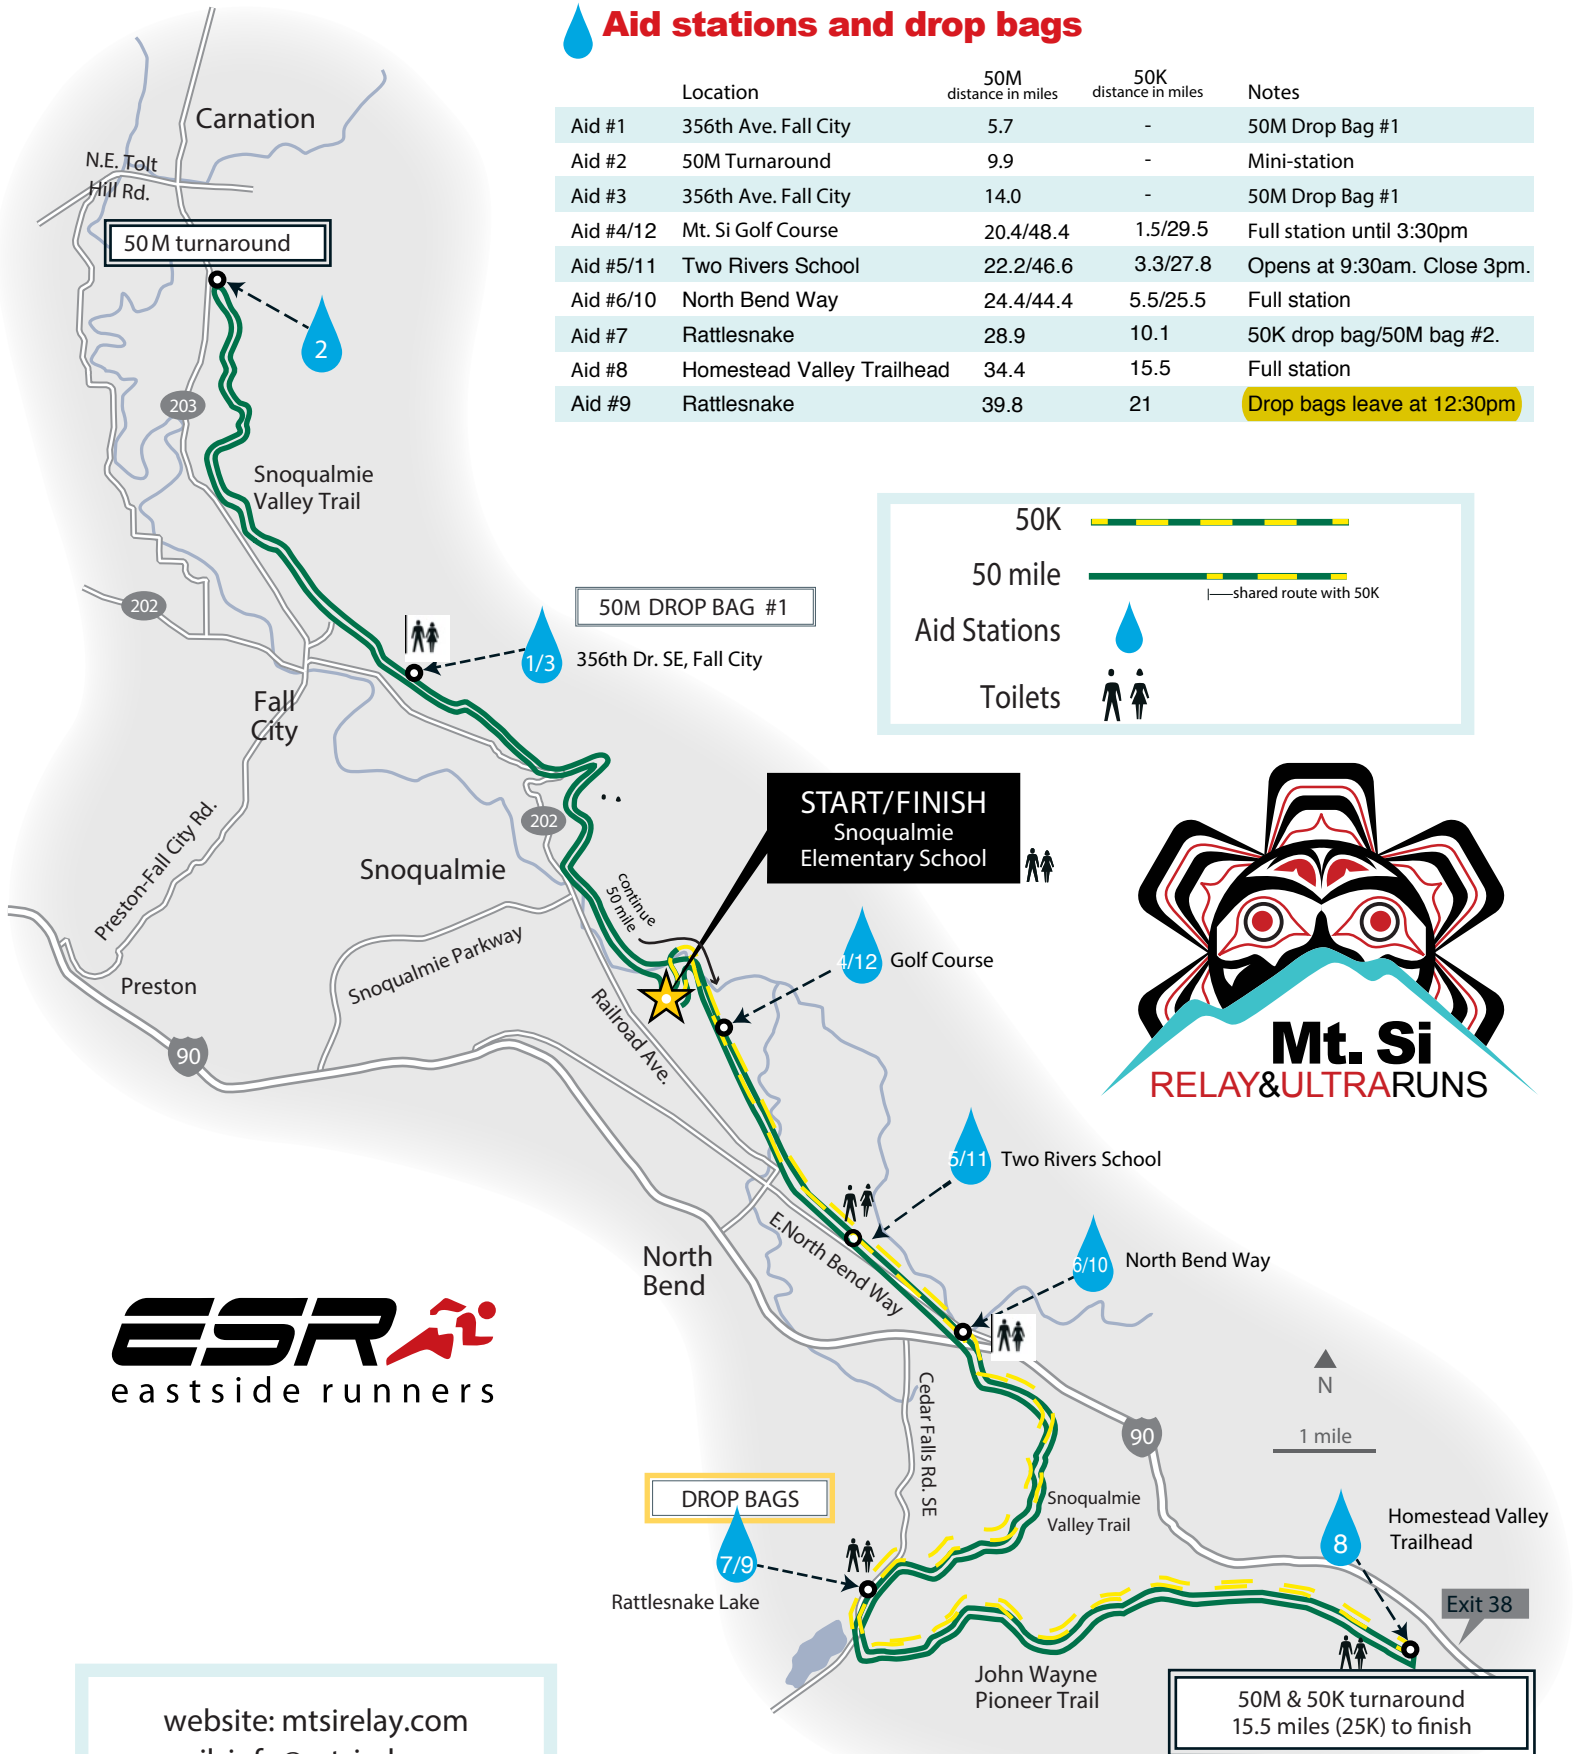

Mt. Si Ultras Course Map

Aid stations and drop bags

	Location	50M distance in miles	50K distance in miles	Notes
Aid #1	356th Ave. Fall City	5.7	-	50M Drop Bag #1
Aid #2	50M Turnaround	9.9	-	Mini-station
Aid #3	356th Ave. Fall City	14.0	-	50M Drop Bag #1
Aid #4/12	Mt. Si Golf Course	20.4/48.4	1.5/29.5	Full station until 3:30pm
Aid #5/11	Two Rivers School	22.2/46.6	3.3/27.8	Opens at 9:30am. Close 3pm.
Aid #6/10	North Bend Way	24.4/44.4	5.5/25.5	Full station
Aid #7	Rattlesnake	28.9	10.1	50K drop bag/50M bag #2.
Aid #8	Homestead Valley Trailhead	34.4	15.5	Full station
Aid #9	Rattlesnake	39.8	21	Drop bags leave at 12:30pm