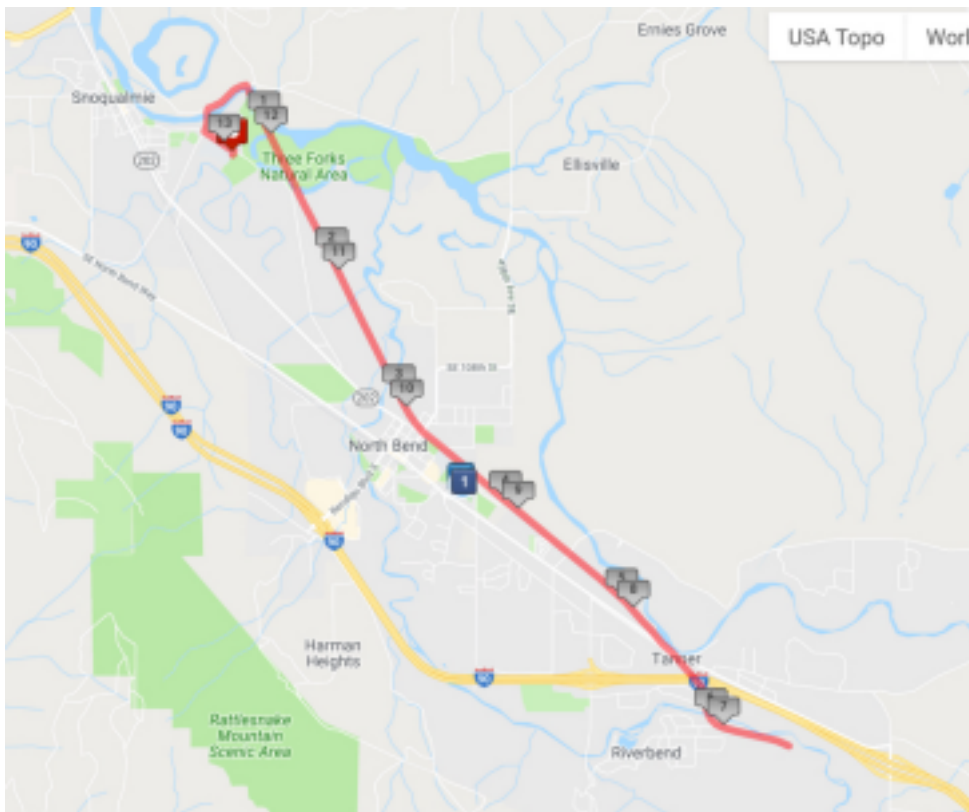

INFORMATION PACKET

Mt. Si Half Marathon – April 21, 2024

Additional details: MtsiRelay.com

Start/Finish

Snoqualmie Elementary School, 39801 SE Park St., Snoqualmie, WA

Half marathon Run - 10:30 a.m. start time

Best parking: Centennial Field - City of Snoqualmie Park east side of school

Overview map (Printable PDF) of the course showing aid [Half Marathon Course Map](#)

Aid Stations - Full aid stations at 1.5, 3.3, 5.5, 7.5, 9.7 and 11.5 miles.

Web map- [Interactive MapMyRun Map](#)

Rules (all)

- No littering on the course
- You must yield to vehicle traffic; volunteers do not have authority to stop traffic.
- If you drop out, please notify the race director by text or call at 206-999-3060.

Additional Information

- Packet pickup at Super Jock and Jill Redmond, 16095 Cleveland Street, on Saturday, April 20th from 10:00am-1:00pm
- Packet picket at start line on day of race prior to start. Arrive early. No race day registration.