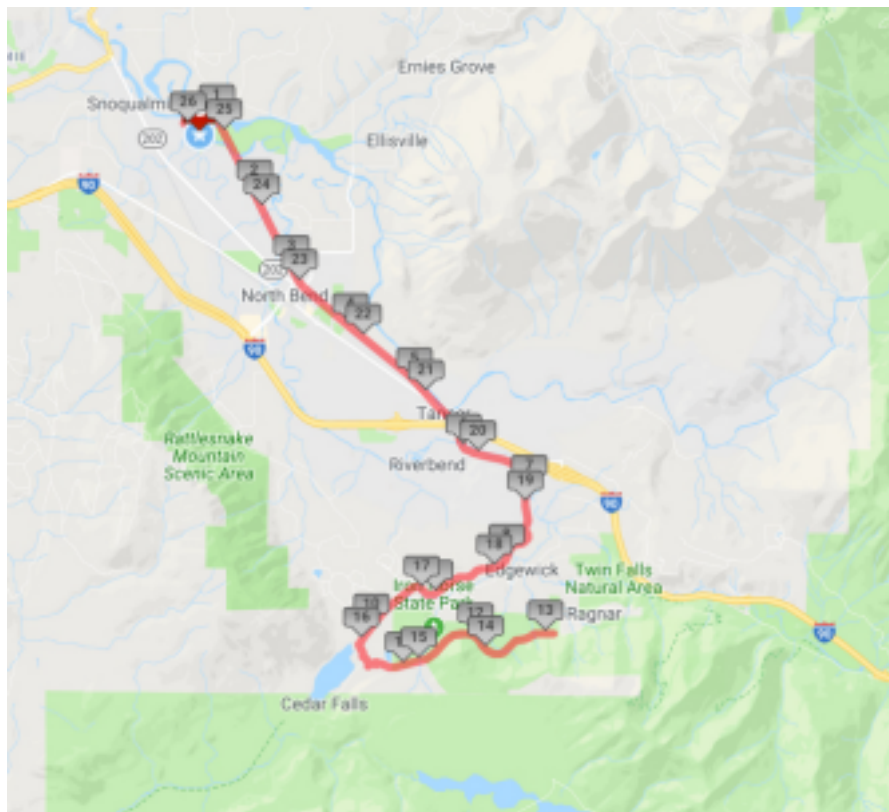

INFORMATION PACKET

Mt. Si Marathon – April 21, 2024

Additional details: MtsiRelay.com

Start/Finish

Snoqualmie Elementary School, 39801 SE Park St., Snoqualmie, WA

Marathon Run - 9:00 a.m. start time

Best parking: Centennial Field - City of Snoqualmie Park east side of school

Overview map (Printable PDF) of the course showing aid [Marathon Course Map](#)

Aid Stations: Full aid stations at 1.5, 3.3, 5.5, 10.1, 13.1 (water only), 16.1, 20.1 and 22.7.

Drop Bags: 10.1 and 16.1 miles (until 12:30 p.m.)

Web map see [Interactive MapMyRun Map](#)

Rules (all)

- No littering on the course
- You must yield to vehicle traffic; volunteers do not have authority to stop traffic.
- If you drop out, please notify the race director by text or call at 206-779-1043

Additional Information

- Packet pickup at Super Jock and Jill Redmond, 16095 Cleveland Street, on Saturday, April 20th from 10:00am-1:00pm
- Packet picket at start line on day of race prior to start. Arrive early. No race day registration.